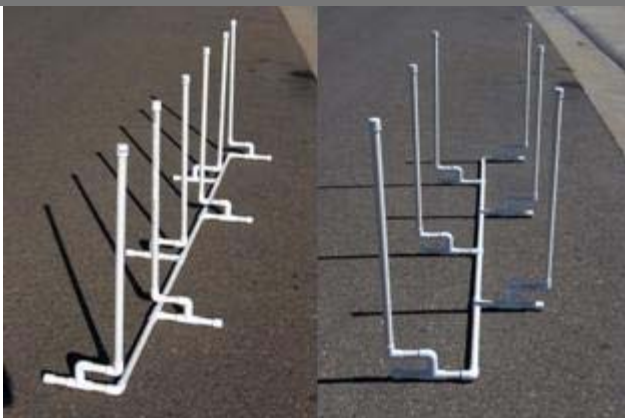

Agility Equipment

Bar Jump

\$35

Double Jump

\$60

Triple Jump

\$80

Bar With Wings
Wings Only

\$70
\$50

Panel Jump
Standard
Schutzhund

\$80
\$115

Panel With Wings
Wings Only

\$120
\$50

Broad Jump

\$80

Tire Jump

\$80

Weave Poles

6
12

\$25
\$45

Channel Weave

6
12

\$40
\$75

Ladder

\$25

Crawl Tunnel

\$80

8' Teeter / Base Only

\$85 / \$50

12' Teeter / Base Only

\$125 / \$75

Prices subject to change at any time. = These are examples only. Please call to confirm prices before ordering. Contact: Elisabeth Rosen - *P.E.T. your dog* - 916-943-5796 - info@petyourdog.net