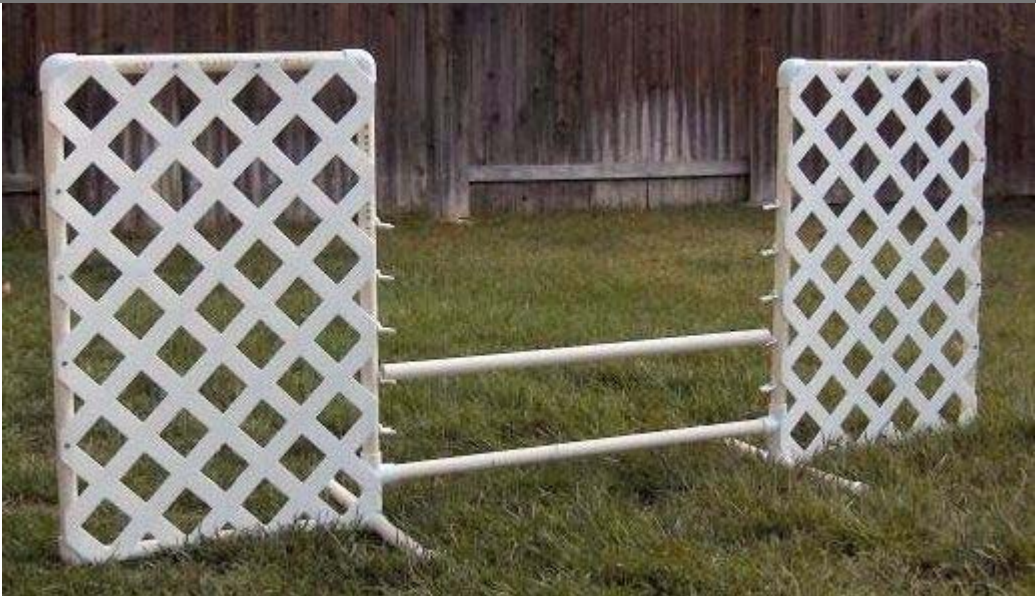

Agility Equipment

Bar Jump

\$35

Double Jump

\$60

Triple Jump

\$80

Bar With Wings
Wings Only

\$70
\$50

Panel Jump
Standard
Schutzhund

\$80
\$115

Panel With Wings
Wings Only

\$120
\$50

Broad Jump

\$80

Tire Jump