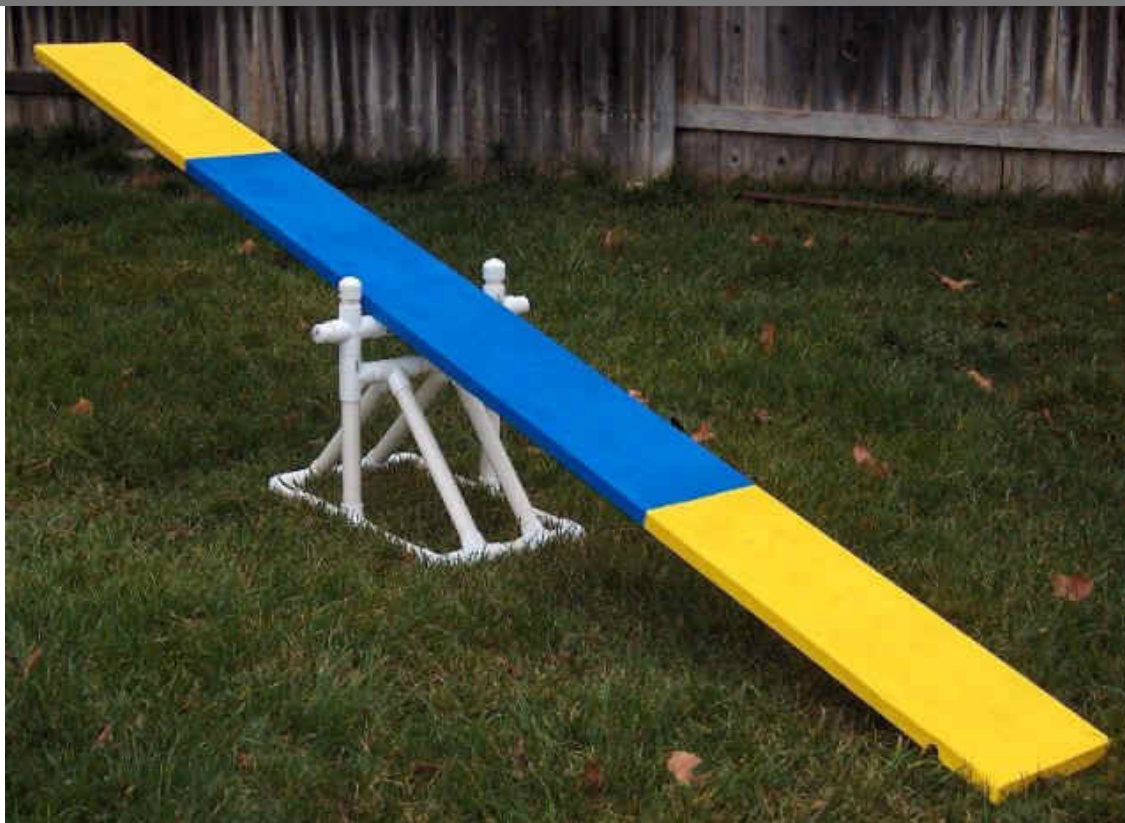

8' Teeter / Base Only

$85 / $50

12' Teeter / Base Only

$125 / $75

Prices subject to change at any time. = These are examples only. Please call to confirm prices before ordering. Contact: Elisabeth Rosen - *P.E.T. your dog* - 916-943-5796 - info@petyourdog.net